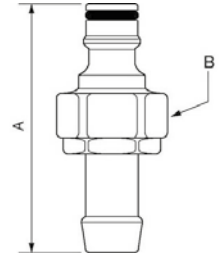

WATER PLUGS

Hose stem coupler

Min/max operating pressure 0 / 145 psi	ID passage 3/8"	Temperature min/max 5 / 140 °F
--	---------------------------	--

Part number	For hose ID	Net weight (Kg)	Dim. A (inch)	Dim. B (inch)
ELP 096819	19	0,125	2.76	1.18